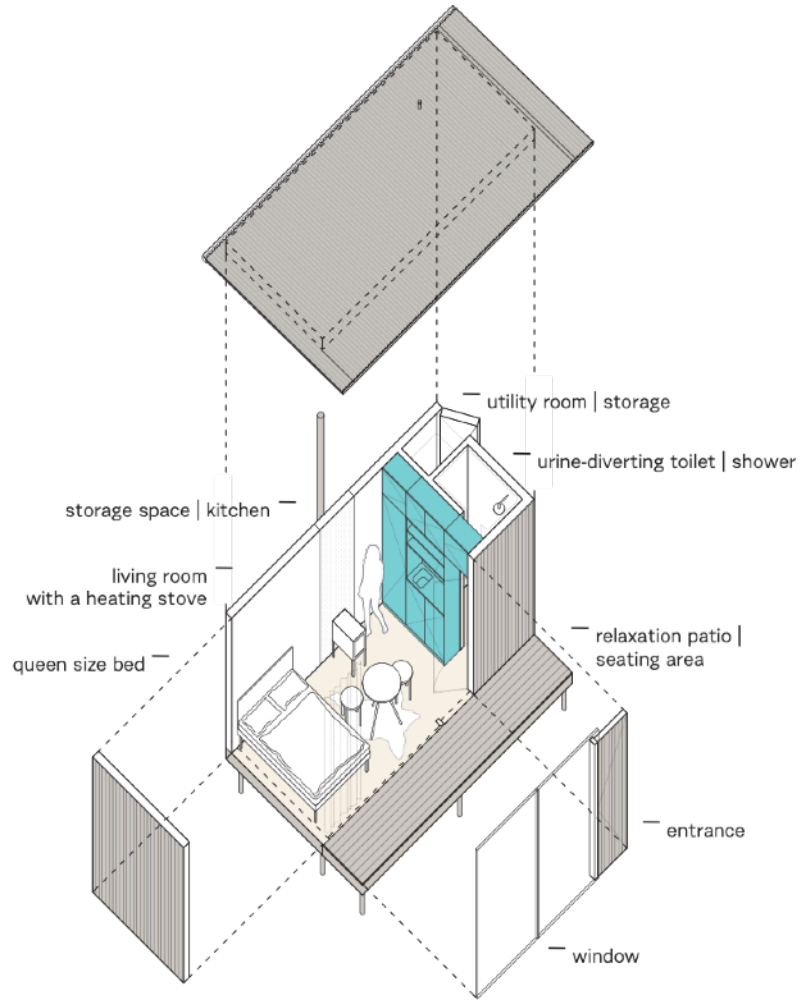

Axonometric projection